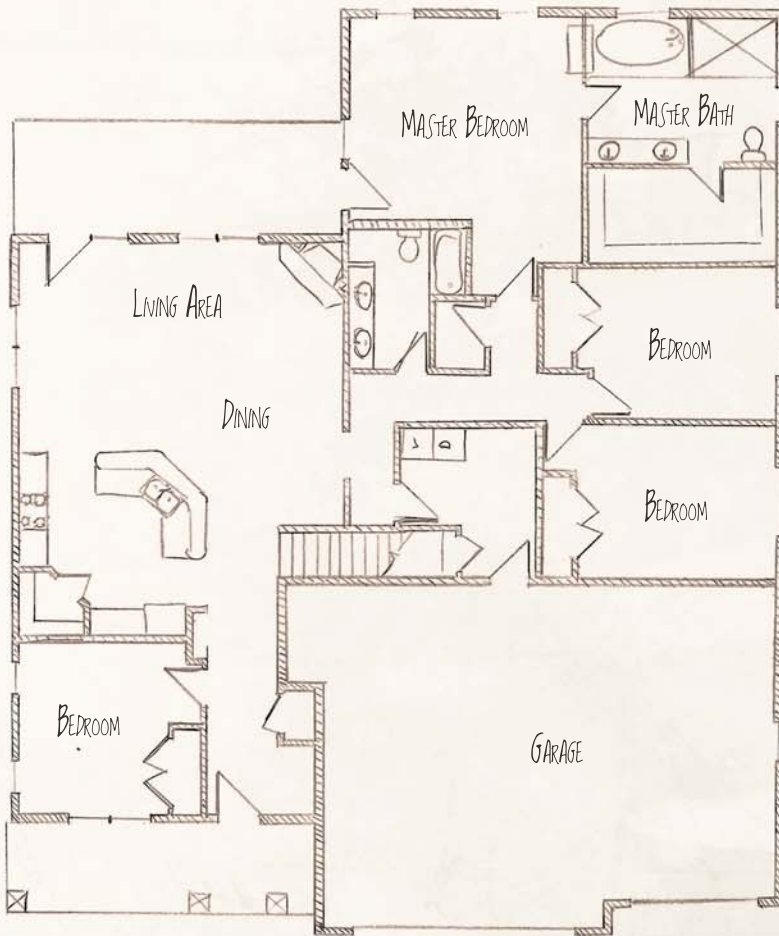

||||||| The Douglas |||||

- 4 Bedrooms, 2 Baths
- Oversized 3-car Garage
- Optional Bonus Room : 358 sq. ft.

Total Square Footage : 2,224

* SUBJECT TO CHANGE WITHOUT NOTICE

* PHOTOS OF SIMILAR MODELS