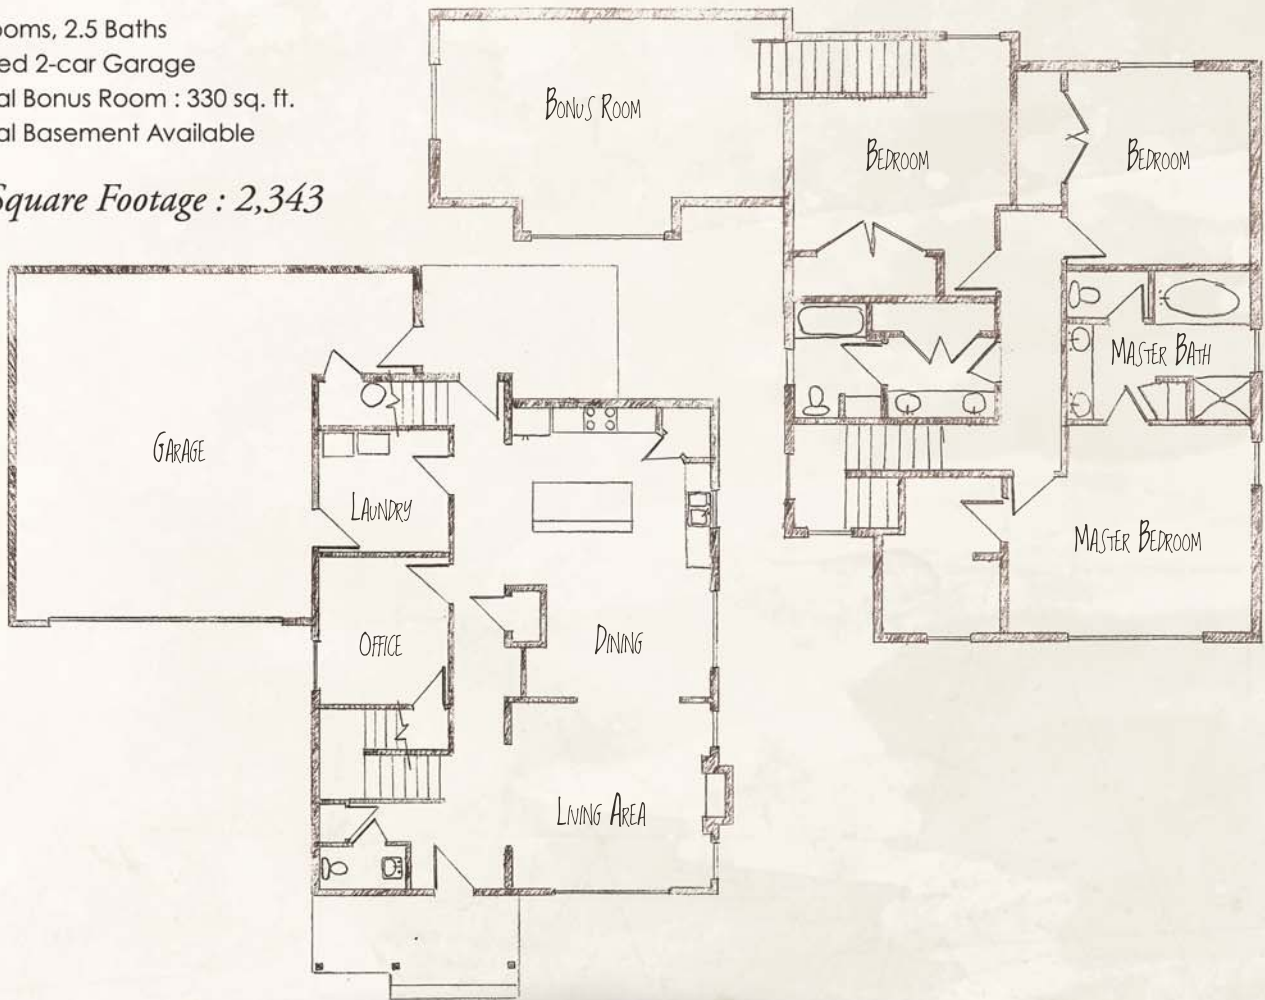

||||||| *The Willow* |||||||

- 3 Bedrooms, 2.5 Baths
- Oversized 2-car Garage
- Optional Bonus Room : 330 sq. ft.
- Optional Basement Available

Total Square Footage : 2,343

* SUBJECT TO CHANGE WITHOUT NOTICE