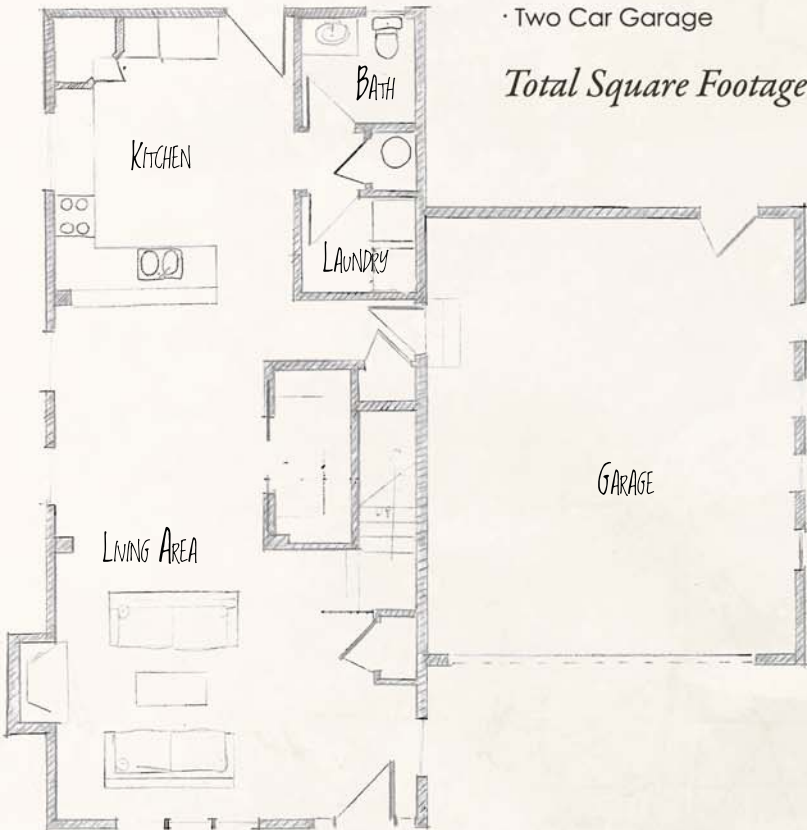

////////// *The Yellowstone* //////////

- 3 Bedrooms, 2.5 Baths
- Two Car Garage

Total Square Footage : 1,649

* SUBJECT TO CHANGE WITHOUT NOTICE